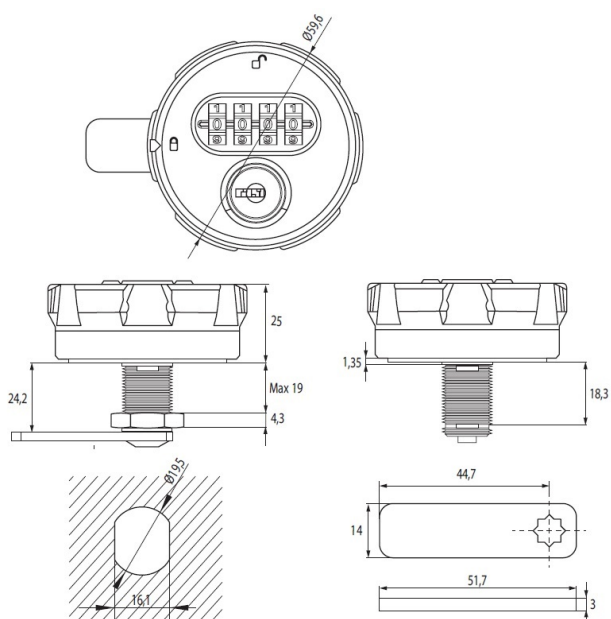

## Description:

Combi. Cam Lock M300,4-Digit,RH,ø60x25mm,Black,90DG,"Public" , Straight Cam,C/E:45mm,W/Hex Nut, Precoded 0000, Master, Code A201. F/Panel Thickness < 19mm, Plastic Housing

## Item number:

14.08.292-0

| Units | Box | Carton | HS Code    | Barcode  |
|-------|-----|--------|------------|--|
| Pcs.  | 1   | 50     | 8301300000 |  |
|       |     |        |            | 5704866485487  |